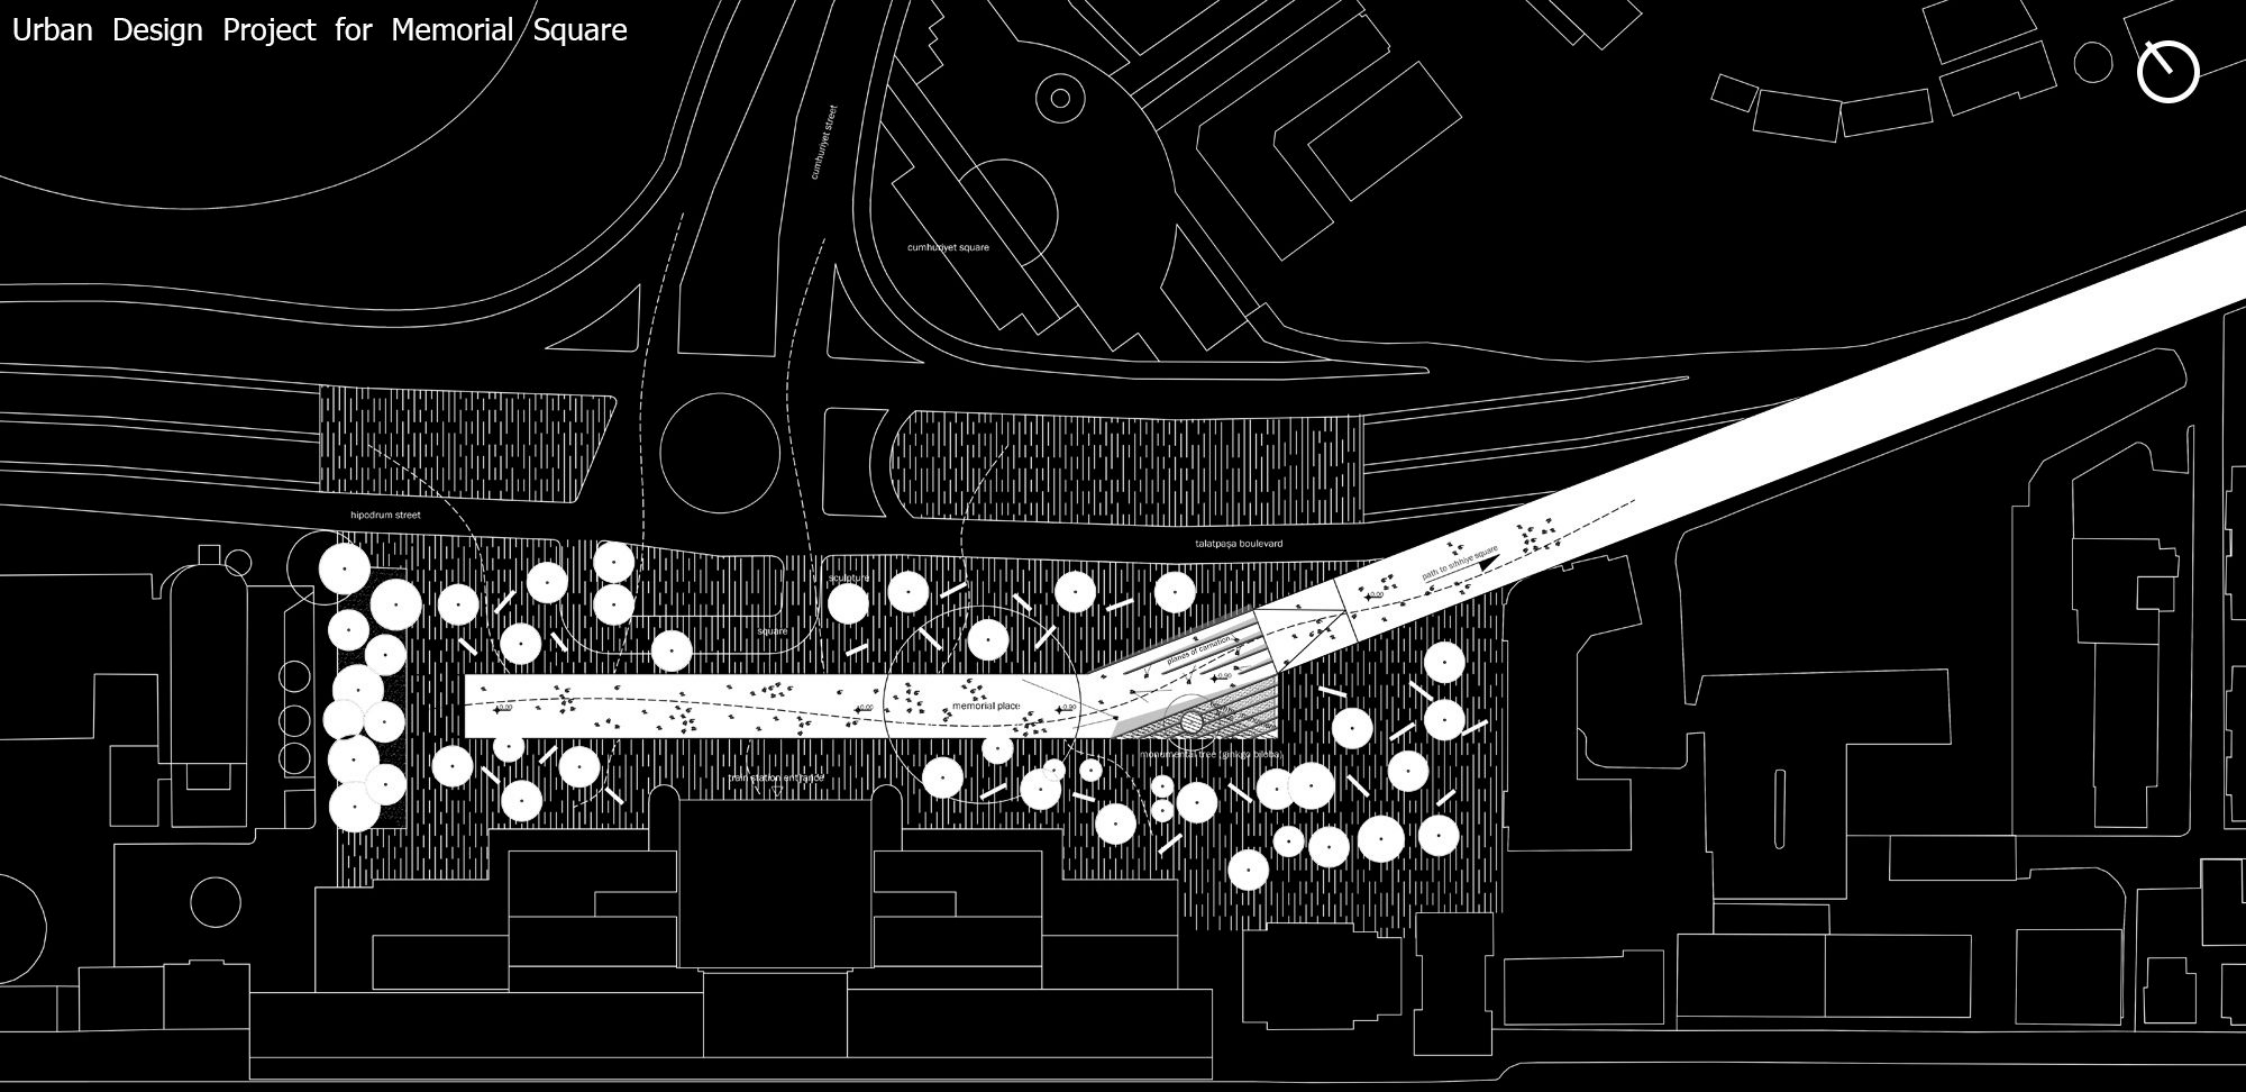

STATION CLUB

STATION SQUARE

CER MODERN

CSO CONCERT HALL

COURTHOUSE

SIHHİYE SQUARE

MEMORIAL ROUTE

Form Generation

Urban Design Project for Memorial Square

Memorial Place